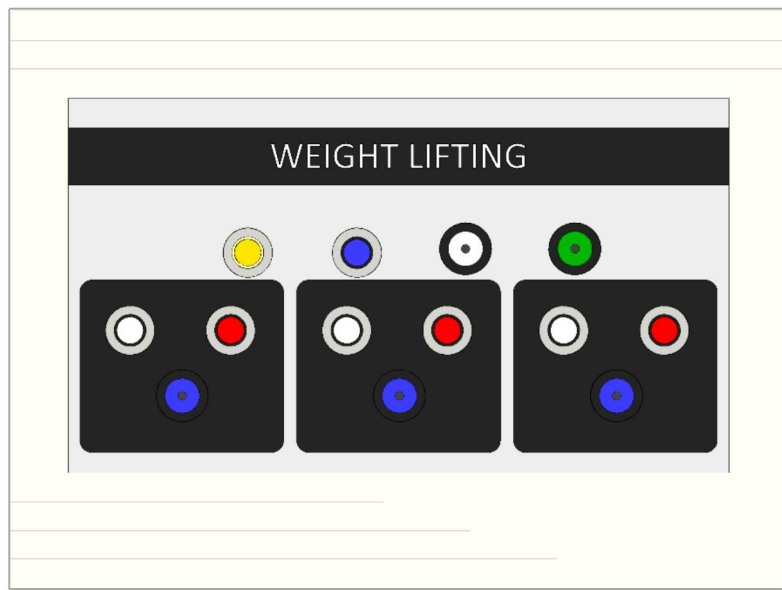

2.6 Jury Monitor

Product	Detail
Jury Monitor	Type: KS-WL-MC10 Size: 275x210x65(mm) ◆ Support: Weightlifting ◆ Support 3 referee controllers. ◆ Support connecting with Timing & Scoring Host. ◆ To remind the referee of scoring errors.