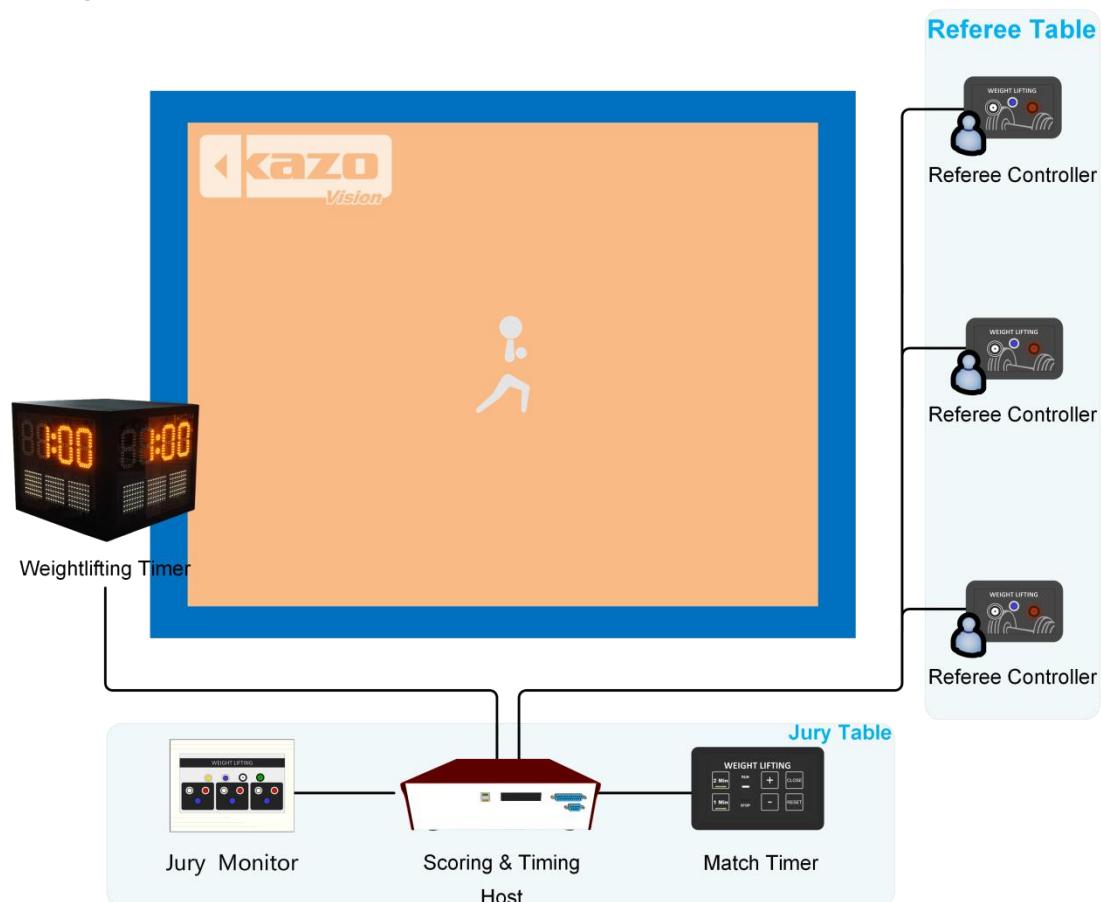

Training:

System Description

1) One or two LED displays are installed on both sides of the gymnasium to display the score, team and player information.
2) Ultra score Software of weightlifting is installed on the control computer.
3) The Scoring & Timing Host (KS-MONSTER) is connected to PC running Ultra score software by network cable.
4) The Referee Controller (KS-WL-RC10) and the Jury Controller (KS-WL-RC10) are connected to the Scoring & Timing Host (KS-MONSTER) through a special cable.
5) The Weightlifting Timer (KS-WL-CD10) is connected to the Scoring & Timing Host (KS-MONSTER) through four core cable.