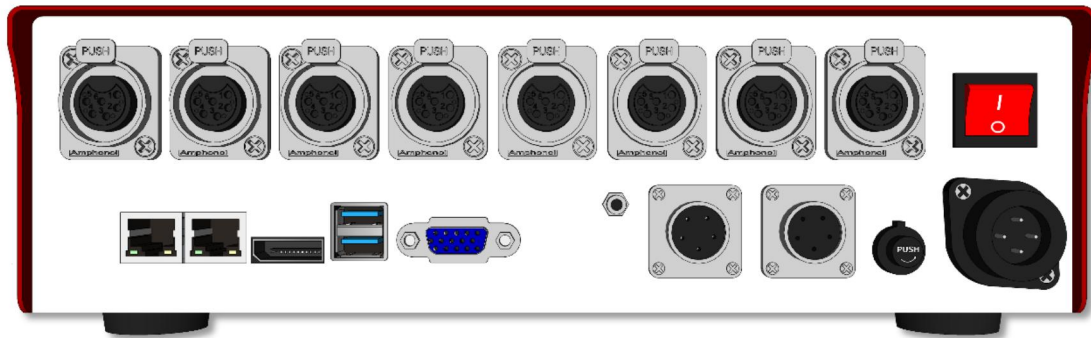

2.3 Scoring & Timing Host

Product	Detail
Scoring & Timing Host	Type: KS-MONSTER Size: 260x280x80(mm) ◆ Support: Weightlifting ◆ Support connecting with Weightlifting equipment. ◆ The handle can adjust the time.