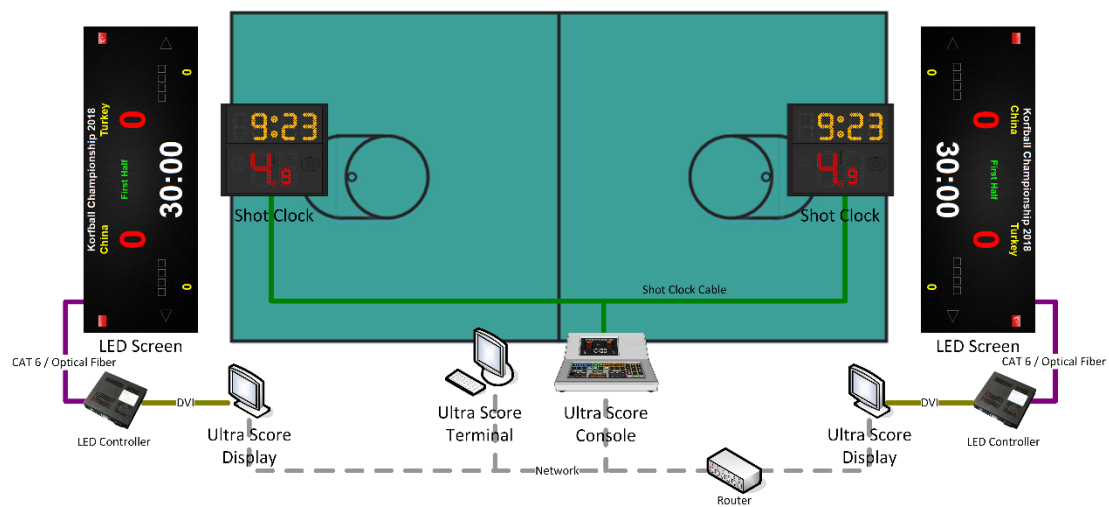

It is mainly operated by the referees to realize the scoring and timing work and real-time scoreboard display.

The system functions conform to IKF rules.

- **Meet Management System**

It is composed of Meet Management Server, On-Venue Results Workstation, Printer, etc.

1.2 System Chart

System Structure Description

- 1) Two LED screens are controlled by separate computer which connects with LED sending card.
- 2) One laptop is equipped on the court working as Ultra score terminal special for referees' operation.
- 3) All computers are connected into LAN in stadium.
- 4) Both of the LED screens can show the same contents or different contents as required.
- 5) 25s shot clock installed on the site for attach timing can be controlled simultaneously.

It is suitable for the stadium where has one screen, needs to do the scoring and timing on the courtside.

Professional Network Edition:

Except the function of score terminal, 1-3 media players can be equipped on PCs separately, in order to display different contents on several LED screens.

It is suitable for the stadium where has more than 2 screens where referee need to do scoring on the courtside and LED screens need to display different contents separately. (For example, one LED screen is for scoreboard and another is for advertising or player info).