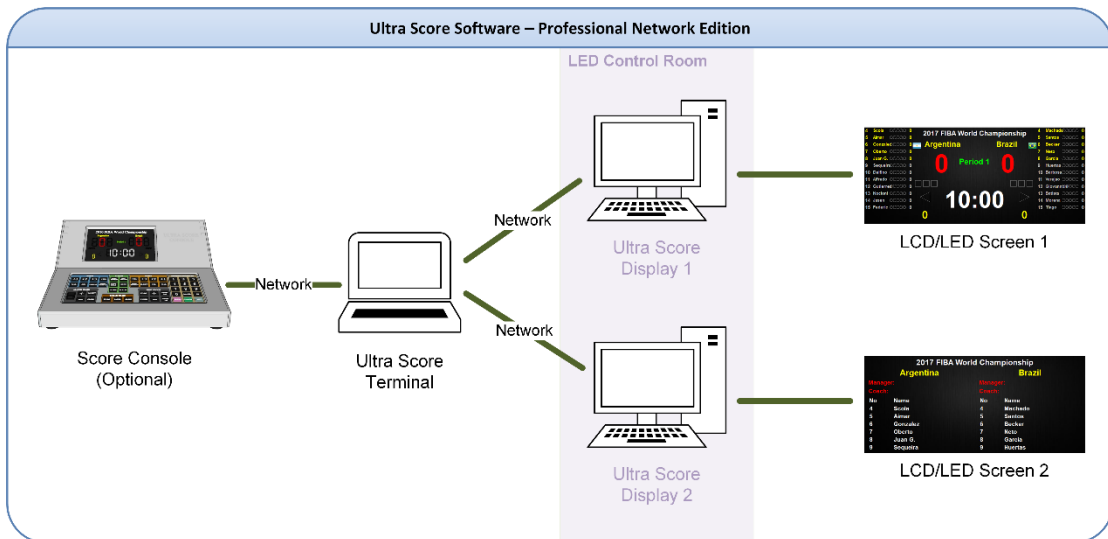

Professional Network Edition:

Except the function of score terminal, 1-3 media players can be equipped on PCs separately, in order to display different contents on several LED screens.

It is suitable for the stadium where has more than 2 screens where referee need to do scoring on the courtside and LED screens need to display different contents separately. (For example, one LED screen is for scoreboard and another is for advertising or player info).