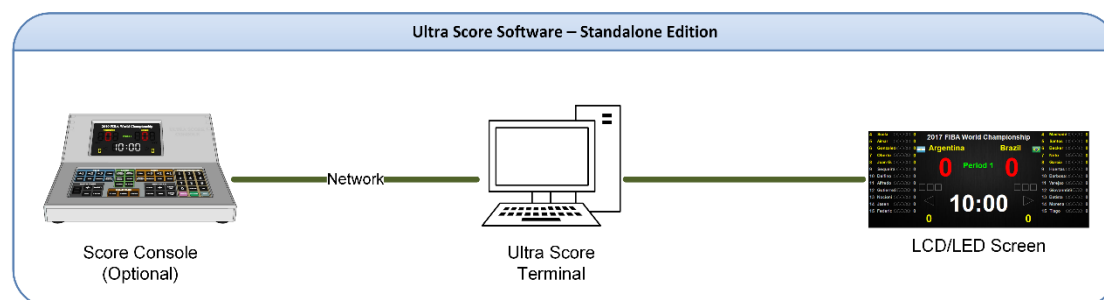

1.2 System Chart

System Structure Description

- 1) Two LED screens are controlled by separate computer which connects with LED sending card.
- 2) One laptop is equipped on the court working as Ultra score terminal special for referees' operation.
- 3) All computers are connected into LAN in stadium.
- 4) Both of the LED screens can show the same contents or different contents as required.
- 5) 25s shot clock installed on the site for attach timing can be controlled simultaneously.

2. Specification for products

2.1 Ultra Score Software

Products	Details
Standalone edition	<ul style="list-style-type: none"> ◆ Installed on one PC. ◆ Supports: Korfball ◆ English version ◆ Including 1 dongle
Network standard edition	<ul style="list-style-type: none"> ◆ Terminal + 1 Display ◆ Supports: Korfball ◆ English version ◆ Including 1 dongle
Network professional edition	<ul style="list-style-type: none"> ◆ Terminal + Referee + 2 Display ◆ Supports: Korfball ◆ English version ◆ Including 1 dongle

Difference:

Standalone Edition:

Match management, Scoring, and Media display functions, all in one installed on a PC. Referee must do operation on the PC for display directly.

It is suitable for the stadium where has just one screen, which doesn't have strict needs of the scoring and timing accuracy.

Standard Network Edition:

Score terminal and media player functions can be installed on 2 PCs respectively. So that one independent PC can be setup on the courtside special for referee's operation, the other PC running as media player to manage the LED display.