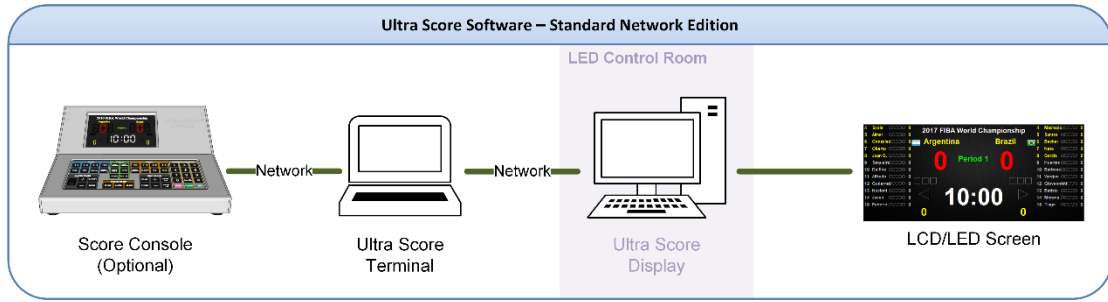

1.2 System Chart

System Structure Description

- 1) Two LED screens are controlled by separate computer which connects with LED sending card.
- 2) One laptop is equipped on the court working as Ultra score terminal special for referees' operation.
- 3) All computers are connected into LAN in stadium.
- 4) Both of the LED screens can show the same contents or different contents as required.
- 5) 25s shot clock installed on the site for attach timing can be controlled simultaneously.

Difference:

Standalone Edition:

Match management, Scoring, and Media display functions, all in one installed on a PC. Referee must do operation on the PC for display directly.

It is suitable for the stadium where has just one screen, which doesn't have strict needs of the scoring and timing accuracy.

Standard Network Edition:

Score terminal and media player functions can be installed on 2 PCs respectively. So that one independent PC can be setup on the courtside special for referee's operation, the other PC running as media player to manage the LED display.

It is suitable for the stadium where has one screen, needs to do the scoring and timing on the courtside.

Professional Network Edition:

Except the function of score terminal, 1-3 media players can be equipped on PCs separately, in order to display different contents on several LED screens.