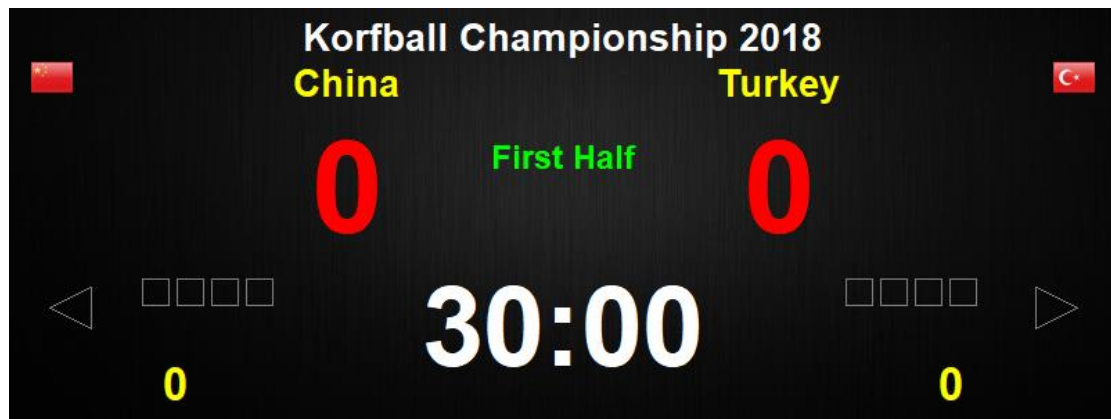

Scoring interface for korfbal

Features

- (1) Professional scoreboard display: Scoring and timing operation, layout of scoreboard can meet international game rules.
- (2) Match management: Information of match, team, team members and coaches can be saved in advance. And referee's scoring operation during the match can be recorded and output.
- (3) Scoring functions: Include operation and display of teams and players' point, foul and substitutions.
- (4) Timing functions: Include operation and display of game time, pause, break time, count down time and system time.
- (5) Convenient operation feeling: Referees can do operation on a special score console as well as by using shortcuts on the keyboard.
- (6) Powerful media player: Kinds of media formats are supported. It is easy to switch between scoreboard and video.
- (7) Notification: Rolling to display short notice on the screen which allows to set the speed, colors, fonts freely.
- (8) Customization: All contents on the scoreboard including fonts, color and layout can be modified to meet clients' needs.
- (9) Self-adaptation: With easy configuration, score information can be displayed on kinds of LED and LCD screen by using this system which can adjust the layout to meet any sizes of screen.
- (10) Security: Auto backup function will help you recover the match immediately from the computer fault.