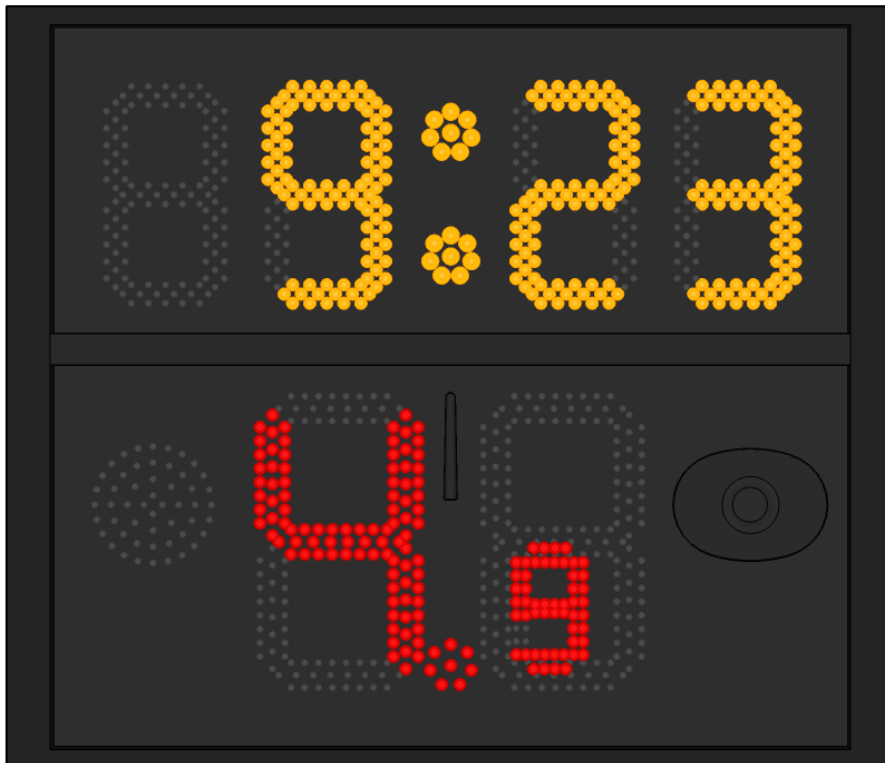

Ultra Score Console

Size	330 x 290 x 140 (mm)
Net weight	3 KG
Box material	Plastic
screen	Full-colored 7" LED
Audio	6.5mm Audio Output
Power	AC 100V-230V
Network	LAN, WLAN
Language	Chinese, English

Handy Match timer

Size	120 x 80 x 25 (mm)
Net weight	0.2 KG
Box material	Plastic

2.3 Lite Console

Item	Details
Lite Console	<p>Type: KS-GC15 Size: 265x220x100(mm)</p> <ul style="list-style-type: none"> ◆ Used with the Ultra score software ◆ Communication: USB, RS485 ◆ With 4.3" color LCD screen ◆ Material: Iron + Plastic ◆ Support: Korfbal ◆ Functions: Modify team score, team foul, control the match timer and shot clock, etc.

2.4 Shot Clock

Item	Details
Shot Clock	<p>Type: KS-BASH-C/S Size: 710x610x60 (mm)</p> <ul style="list-style-type: none">◆ Single side◆ Weight: 10KG*2◆ Power: 60W*2◆ Material: Aluminium◆ Communication: Wired + Wireless(433MHz)◆ Match Timer: Decisecond display in last 1 minute◆ Shot Clock: Decisecond display in last 5 second◆ Buzzer: Two different buzzer sound for match timer and shot clock◆ Synchronous controlled by score console