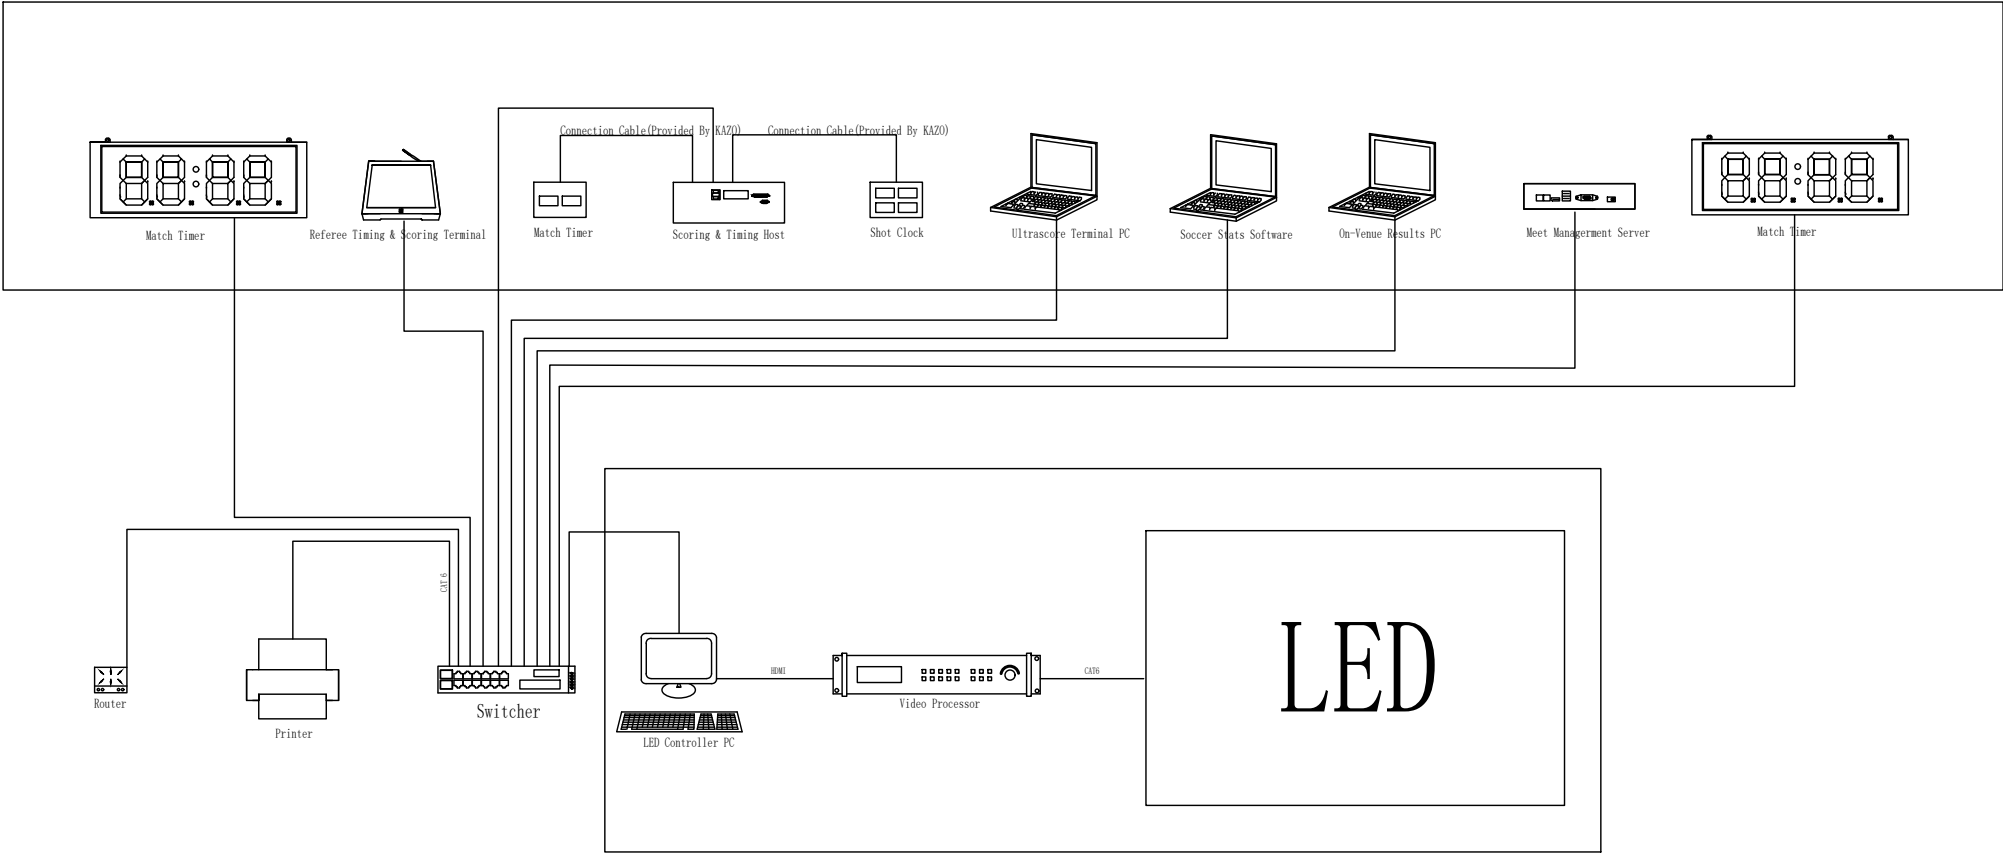

SOCCER SCORING & TIMING SYSTEM

LED CONTROLLER SYSTEM